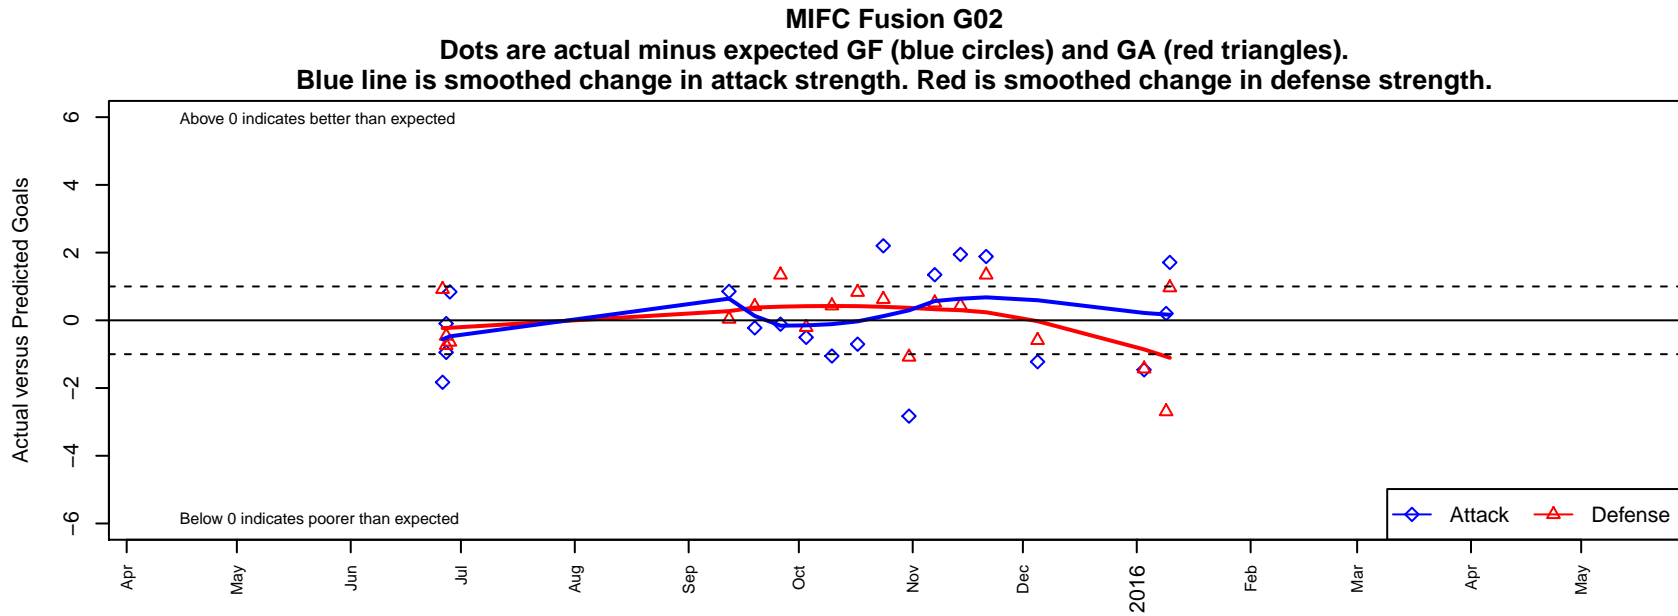

**attack and defense variance (black dot)
relative to other teams
and top 10 in region**

**attack and defense rating
relative to others at age
and all opponents in last 13 months**

MIFC Fusion G02

Mercer Island FC
Mercer Island, WA
G02 total strength=859
attack=1.84 defense=0.82
fall league = NPSL Div 2 U13
notes= Addison 2013, 2014; Francke
2015

alt names used:
130 MIFC Fusion
MIFC Fusion '02 004/Francke
MIFC Fusion 02 004/Francke

Venues played:
2015 Baker Blast COPA U13
2015 NPSL Division 2 U13
2015 Founders Cup G02