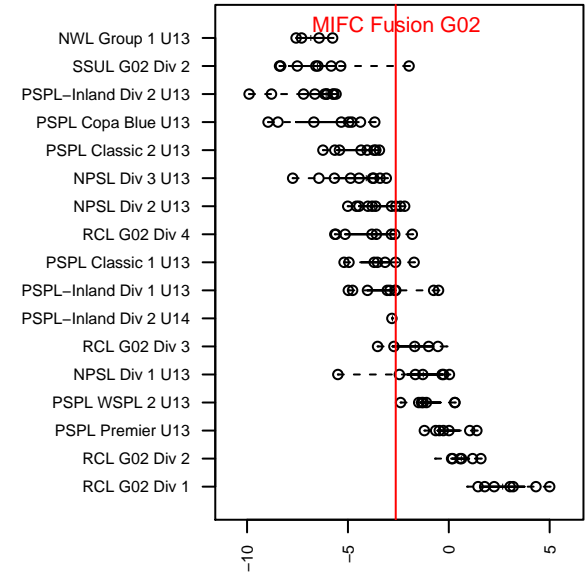

MIFC Fusion G02

Mercer Island FC
 Mercer Island, WA
 G02 total strength=859
 attack=1.84 defense=0.82
 fall league = NPSL Div 2 U13
 notes= Addison 2013, 2014; Francke
 2015

alt names used:
 130 MIFC Fusion
 MIFC Fusion '02 004/Francke
 MIFC Fusion 02 004/Francke

Venues played:
 2015 Baker Blast COPA U13
 2015 NPSL Division 2 U13
 2015 Founders Cup G02

**attack and defense variance (black dot)
relative to other teams
and top 10 in region**

**attack and defense rating
relative to others at age
and all opponents in last 13 months**